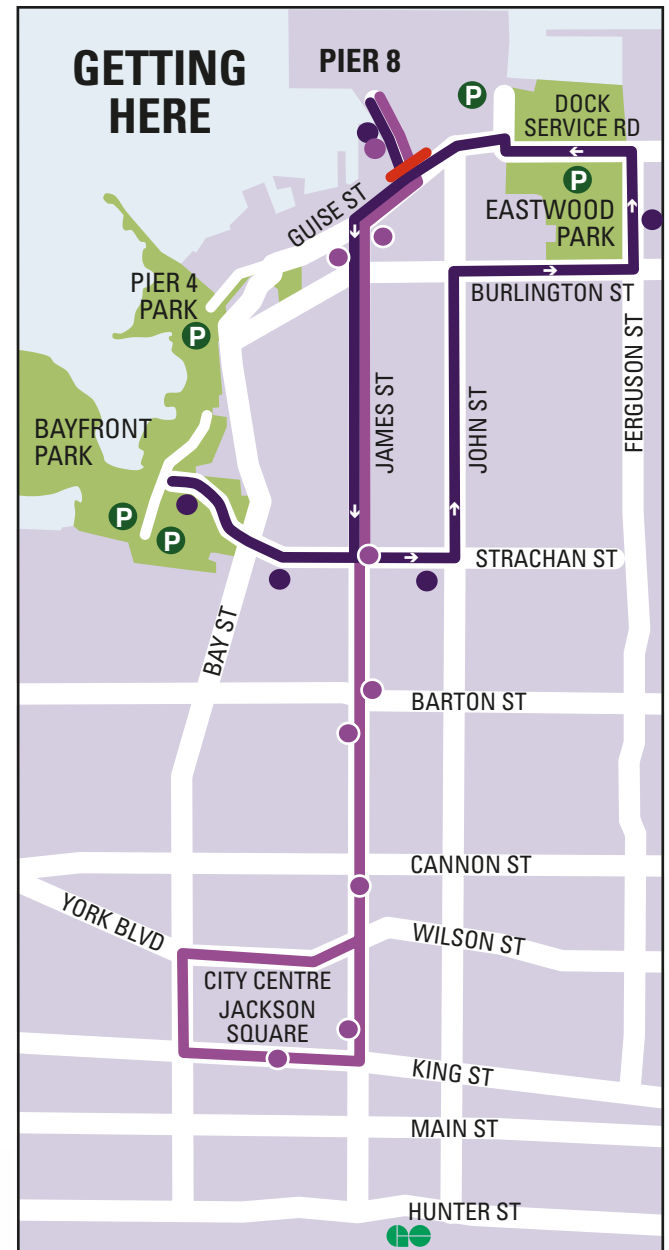

- ? Information Tent
- ♿ Washroom
- ♿ Accessible Washroom
- + Emergency Medical Services
- \$ ATM
- ✂ Restaurant
- Rest Area
- 🎭 Performance
- Parking Lot Shuttle Bus Stop
- Waterfront Shuttle Bus Stop
- DARTS DARTS Bus Stop
- 🚲 Bicycle Racks
- 🚗 Taxi

- DT Ship Deck Tour Tickets Box Office
- ★ Tall Ships:
 - 1 St. Lawrence II
 - 2 Fair Jeanne
 - 3 U.S. Brig Niagara
 - 4 Sorlandet
 - 5 Peacemaker
- HC Harbour Cruise Tickets Box Office
 - L Liana's Ransom
 - H Hamilton Harbour Queen

- P Tall Ships® Hamilton Parking
- Free Tall Ships® Hamilton Parking Lot Shuttle
- Parking Shuttle Bus Stops
- Free Route 99 Waterfront Shuttle
- Waterfront Shuttle Bus Stops
- Road Closure